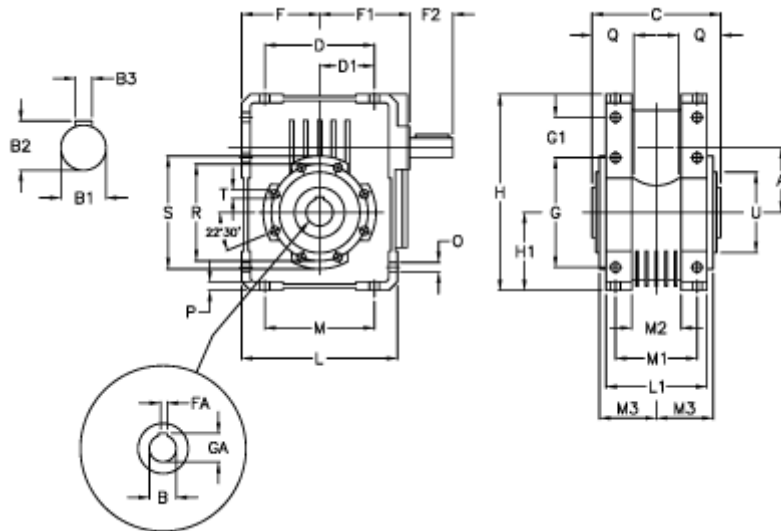

Article number: 3922075007700

Description: Worm gear with solid input shaft
W 75U-7-HS unassembled

Measures

A = 75.00	Description = W 75U-xx-HS	H = 220.5	O = 10.5
B = 30	F = 87.0	H1 = 87.0	P = 9
B1 = 19	F1 = 124.5	L = 174	Q = 40
B2 = 21.5	F2 = 40	L1 = 104	R = 110
B3 = 6	FA = 8	M = 126	S = 125
C = 127	G = 126	M1 = 82	T = M8x14
D = 109.5	G1 = 46.5	M2 = 44	U = 90
D1 = 46.5	GA = 33.3	M3 = 58.5	